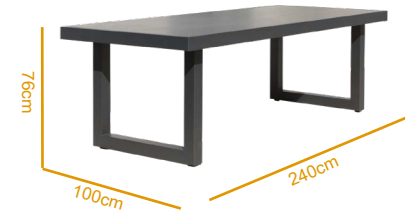

PIANO Coffee Table 5PCS Set
 OS105442-5
 W80xD125xH45cm (W25xD80cm Each)
 Loading: 218PCS/40HQ

MANLY Coffee Table
 OS105560
 W140xD75xH42cm
 Loading: 538PCS/40HQ

Dining Set

TAMARAMA Arm Chair
 OS209901C
 W59xD64xH90cm
 Loading: 400PCS/40HQ

CATANIA Dining Table
 OS105492A-240x100x76
 W240xD100xH76cm
 Loading: 171PCS/40HQ