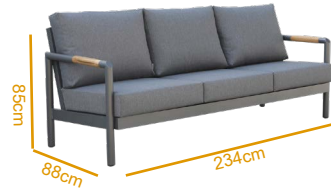

09502249002

Lounge Set

TAMARAMA Single Sofa
 OS209901S
 W90xD88xH85cm
 Loading: 280PCS/40HQ

TAMARAMA 2Seater Sofa-K/D
 OS209901D
 W160xD88xH85cm
 Loading: 165PCS/40HQ

TAMARAMA 3Seater Sofa
 OS209901B
 W234xD88xH85cm
 Loading: 60PCS/40HQ

PIANO Coffee Table 5PCS Set
 OS105442-5
 W80xD125xH45cm (W25xD80cm Each)
 Loading: 218PCS/40HQ

MANLY Coffee Table
 OS105560
 W140xD75xH42cm
 Loading: 538PCS/40HQ

Dining Set

TAMARAMA Arm Chair
 OS209901C
 W59xD64xH90cm
 Loading: 400PCS/40HQ

CATANIA Dining Table
 OS105492A-240x100x76
 W240xD100xH76cm
 Loading: 171PCS/40HQ