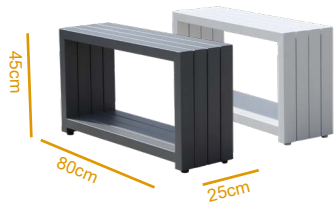

09502249002

Lounge Set

TAMARAMA Single Sofa
 OS209901S
 W90xD88xH85cm
 Loading: 280PCS/40HQ

TAMARAMA 2Seater Sofa-K/D
 OS209901D
 W160xD88xH85cm
 Loading: 165PCS/40HQ

TAMARAMA 3Seater Sofa
 OS209901B
 W234xD88xH85cm
 Loading: 60PCS/40HQ

PIANO Coffee Table 5PCS Set
 OS105442-5
 W80xD125xH45cm (W25xD80cm Each)
 Loading: 218PCS/40HQ

MANLY Coffee Table
 OS105560
 W140xD75xH42cm
 Loading: 538PCS/40HQ

Dining Set

TAMARAMA Arm Chair
 OS209901C
 W59xD64xH90cm
 Loading: 400PCS/40HQ

CATANIA Dining Table
 OS105492A-240x100x76
 W240xD100xH76cm
 Loading: 171PCS/40HQ